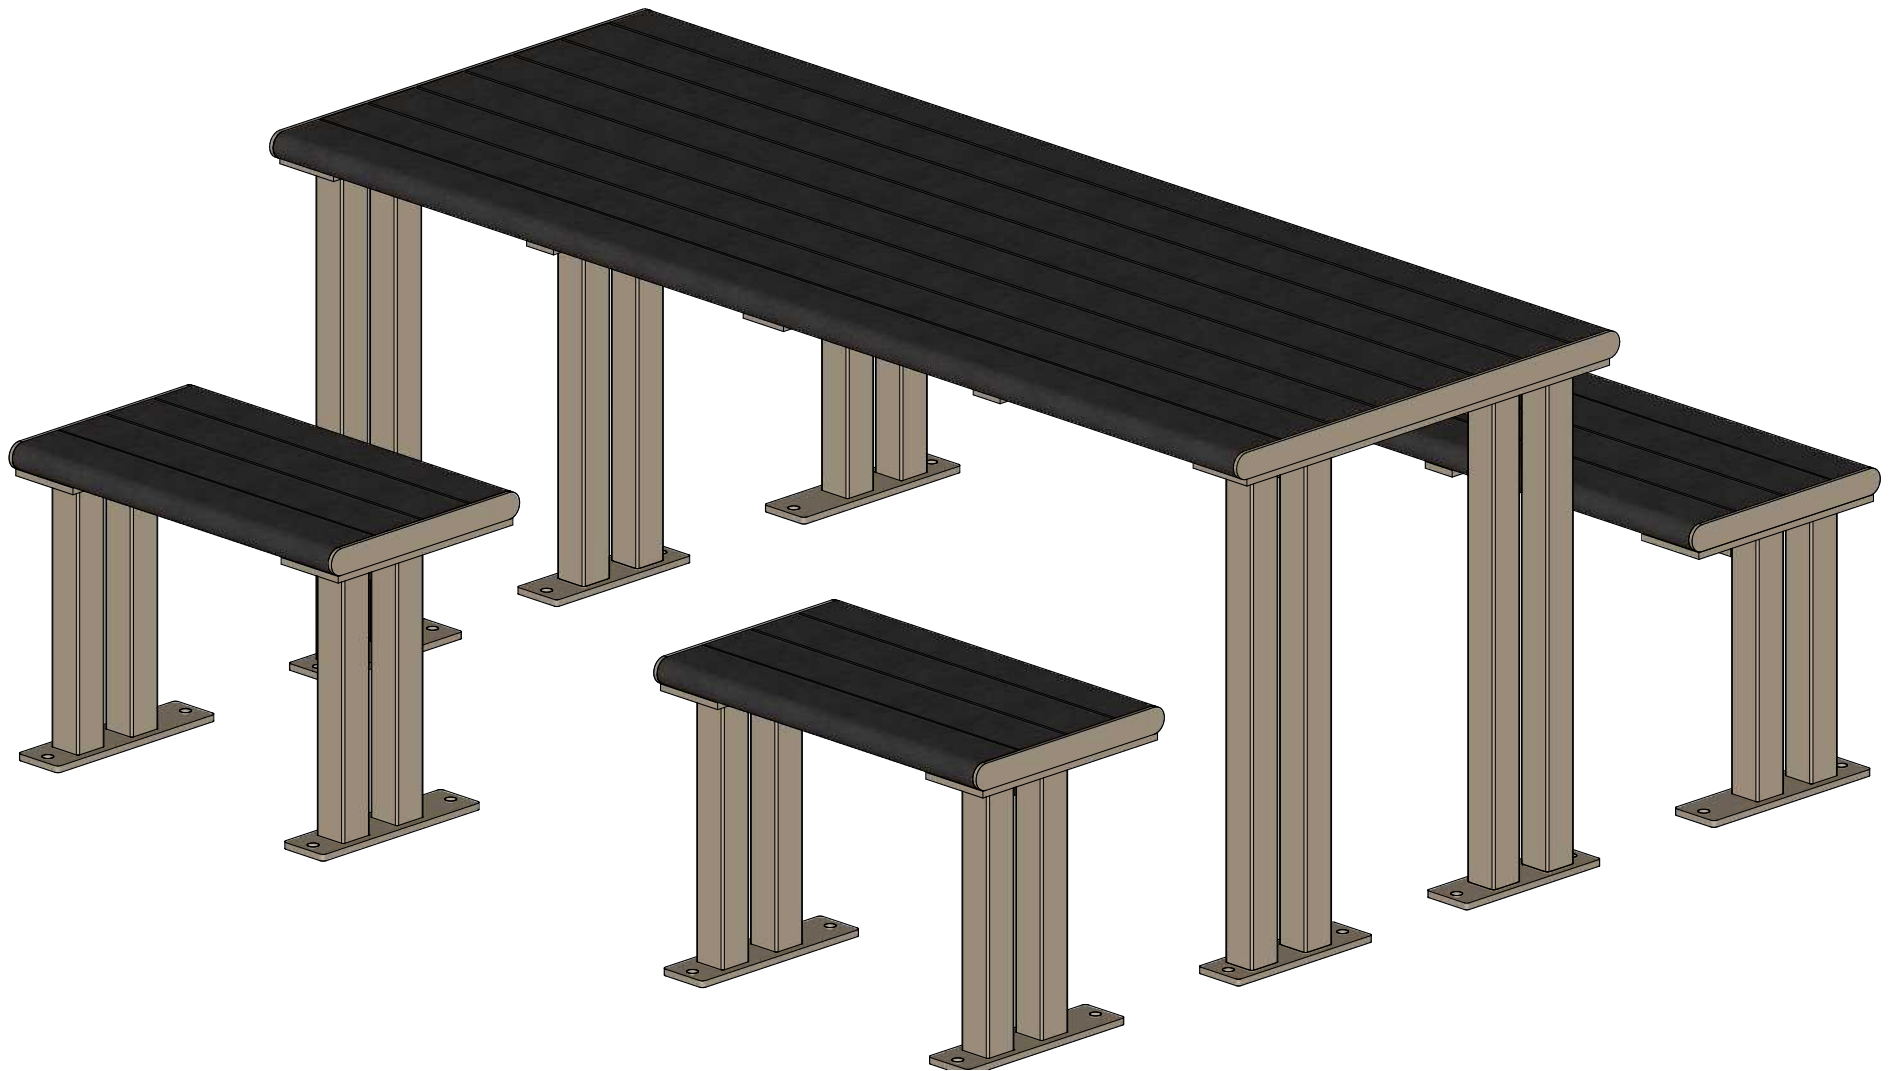

WISHBONE SITE FURNISHINGS LTD
210-27090 GLOUCESTER WAY LANGLEY, BC

DWG. TITLE: LARSON 6FT W/C PICNIC TABLE WITH WC IN MIDDLE
REVISION: 12/04/21 R:00

MATERIAL:
ALUMINUM

DWG. NO.
DWSBB12042100

DRAWN BY:
GARY PARMAR

PATTERN NO.
N/A

MODEL NO.
LPTWC-6622

SCALE:
1:24

SHEET:
1 OF 2

DATE:
12 APR 21

WISHBONE SITE FURNISHINGS LTD
 210-27090 GLOUCESTER WAY LANGLEY, BC

DWG. TITLE: LARSON 6FT W/C PICNIC TABLE WITH WC IN MIDDLE
REVISION: 12/04/21 R:00

MATERIAL:
 ALUMINUM

DWG. NO.
 DWSBB12042100

DRAWN BY:
 GARY PARMAR

PATTERN NO.
 N/A

MODEL NO.
 LPTWC-6622

SCALE:
 AS SHOWN

SHEET:
 2 OF 2

DATE:
 12 APR 21